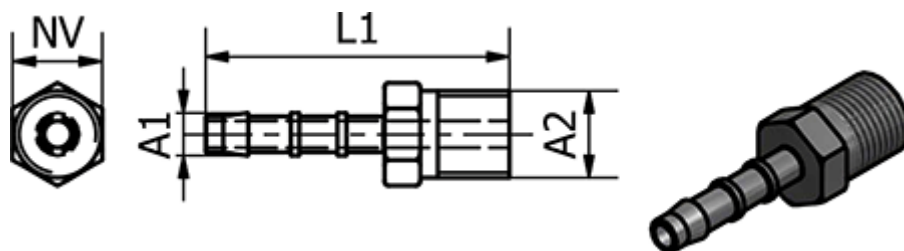

Article number: 58631131

Description: Tube Connector 31.131, Ø4 - R 1/4"

## Measures

---

Ext. hose diameter A1 = 4

L1 = 32

NV = 14

Thread A2 = R 1/4"